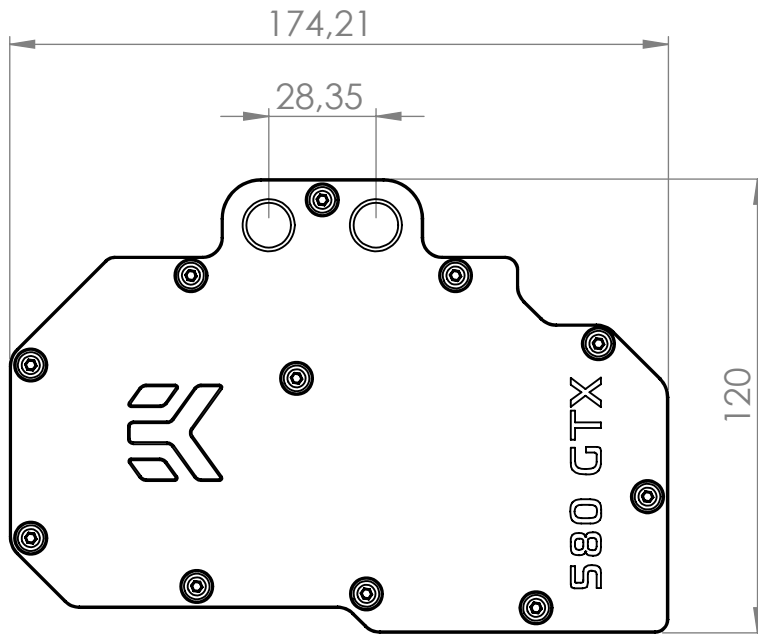

IMPORTANT DISCLOSURE: Drawing is copyrighted and property of EKWB d.o.o. company. Drawing is supplied only for easier compatibility recognition by user and can not be used for any other intention.

PRODUCT NAME: EK-FC580 GTX

Scale: 1:2

Sheet format A4

Sheet 1 of 1