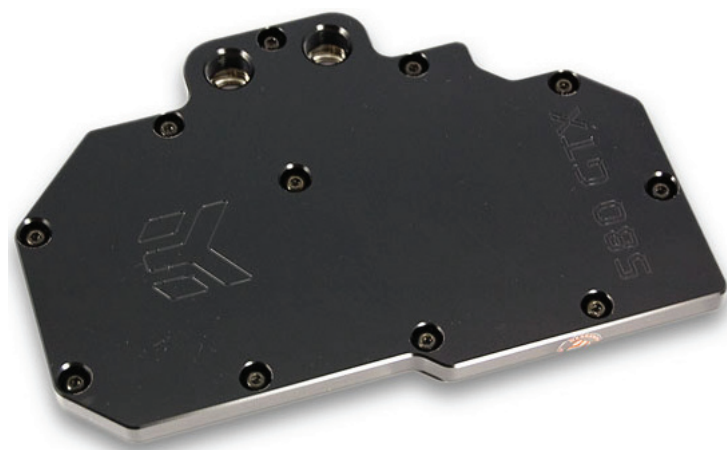

Key Features:

- Real high flow internal design gives minimum flow restriction which allows lowest possible temperatures, not only at VGA water block, but also in the entire water-cooling system.
- Cools GPU, VREG, I/O CHIPS and MEMORY modules.
- Multiple barb/fitting position allows 4 different fitting configurations. Allows maximum flexibility for water cooling system setup also in SLI.
- Reduces temperatures up to 50°C or more at maximum load.
- Much cooler components, allow maximum possible overclocking.

Technical data:

- dimensions of copper base: 173 x 119x 8mm
- dimensions of acetal top: 174x 120x 8mm
- threads: 4 x G 1/4
- fittings: optional, not enclosed
- neto weight: 1000g
- bruto weight: 1050g

Packing list:

- 1 x Water block
- 2 x EK-Plug G 1/4
- 2 x EK-G 1/4 Spacer with o-ring
- Mounting mechanism with 11 x POM Acetal standoffs
- GPU metal reinforcer
- Thermal pads
- Allen key

Do not forget other EK products for your water cooling system:

blocks

radiators

pumps

resevoirs

accessories