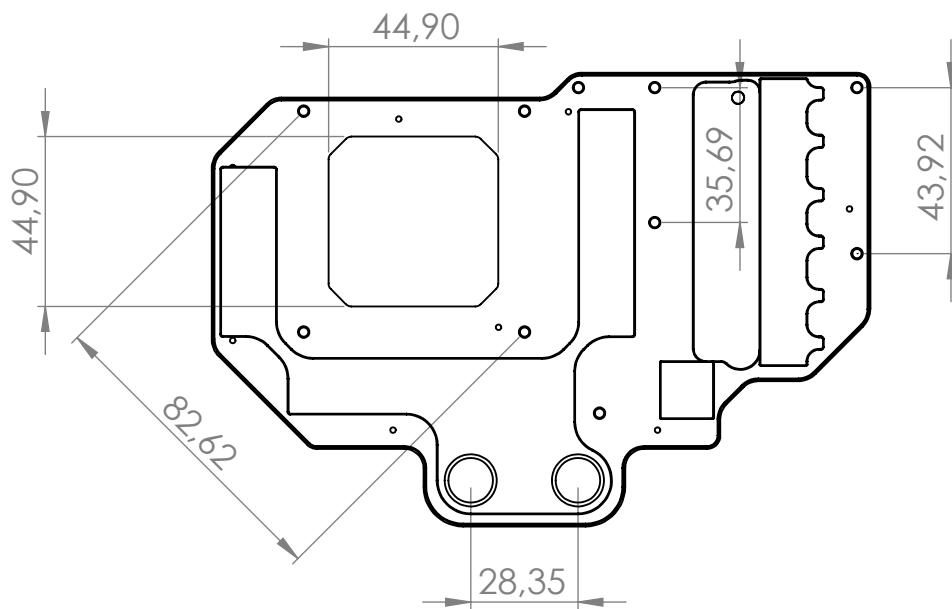

IMPORTANT DISCLOSURE: Drawing is copyrighted and property of EKWB d.o.o. company. Drawing is supplied only for easier compatibility recognition by user and can not be used for any other intention.

PRODUCT NAME: EK-FC580 GTX

Scale: 1:2

Sheet format A4

Sheet 1 of 1