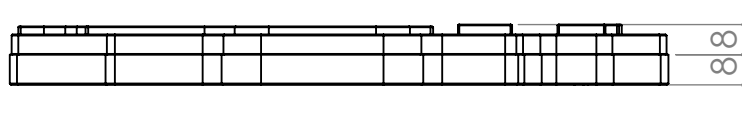

IMPORTANT DISCLOSURE: Drawing is copyrighted and property of EKWB d.o.o. company. Drawing is supplied only for easier compatibility recognition by user and can not be used for any other intention.

PRODUCT NAME: EK-FC580 GTX

Scale: 1:2

Sheet format A4

Sheet 1 of 1