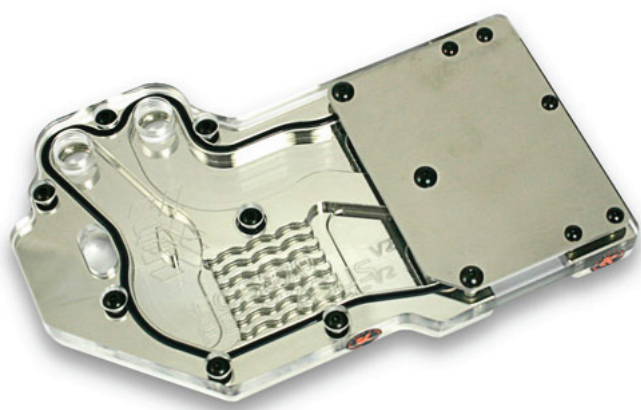

Key Features:

- Real high flow internal design gives minimum flow restriction which allows lowest possible temperatures, not only at VGA water block, but also in the entire water-cooling system.
- Cools GPU, VREG, I/O CHIPS and MEMORY modules.
- Multiple barb/fitting position allows 4 different fitting configurations. Allows maximum flexibility for water cooling system setup also in CF.
- Reduces temperatures up to 50°C or more at maximum load.
- Much cooler components, allow maximum possible overclocking.

Technical data:

- dimensions of copper base: 175 x 118,5 x 8mm
- dimensions of acrylic top: 176 x 119,5 x 8mm
- threads: 4 x G 1/4
- fittings: optional, not enclosed
- neto weight: 900g
- bruto weight: 1000g

Packing list:

- 1 x Water block
- 2 x EK-Plug G 1/4
- 2 x EK-G 1/4 Spacer with o-ring
- Mounting mechanism with 8 x POM Acetal standoffs
- Thermal pads
- Allen key

Do not forget other EK products for your water cooling system:

blocks

radiators

pumps

resevoirs

accessories