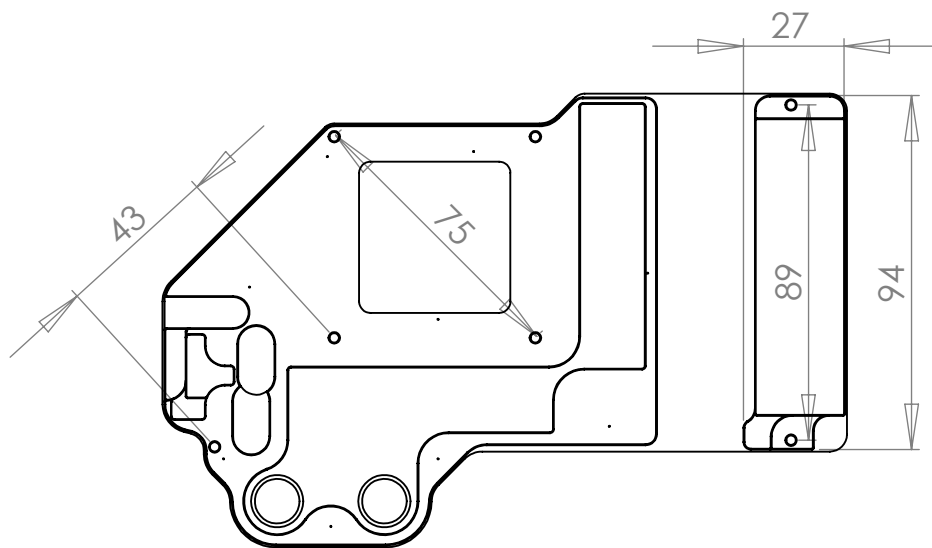

IMPORTANT DISCLOSURE: Drawing is copyrighted and property of EKWB d.o.o. company. Drawing is supplied only for easier compatibility recognition by user and can not be used for any other intention.

PRODUCT NAME: EK-FC 5870 ASUS V2

Scale: 1:2

Sheet format A4

Sheet 1 of 1