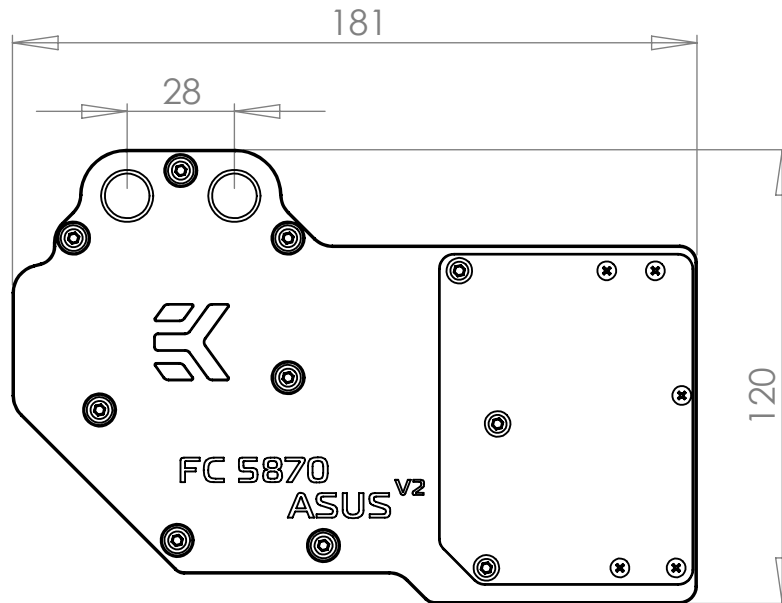

IMPORTANT DISCLOSURE: Drawing is copyrighted and property of EKWB d.o.o. company. Drawing is supplied only for easier compatibility recognition by user and can not be used for any other intention.

PRODUCT NAME: EK-FC 5870 ASUS V2

Scale: 1:2

Sheet format A4

Sheet 1 of 1