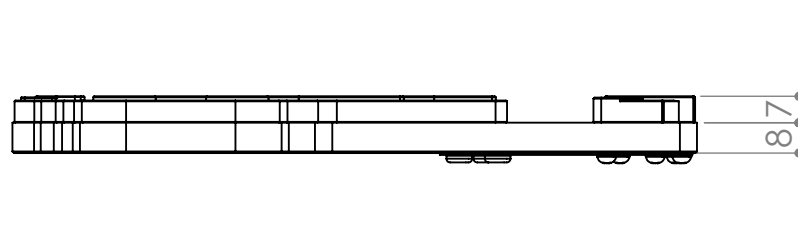

IMPORTANT DISCLOSURE: Drawing is copyrighted and property of EKWB d.o.o. company. Drawing is supplied only for easier compatibility recognition by user and can not be used for any other intention.

PRODUCT NAME: EK-FC 5870 ASUS V2

Scale: 1:2

Sheet format A4

Sheet 1 of 1