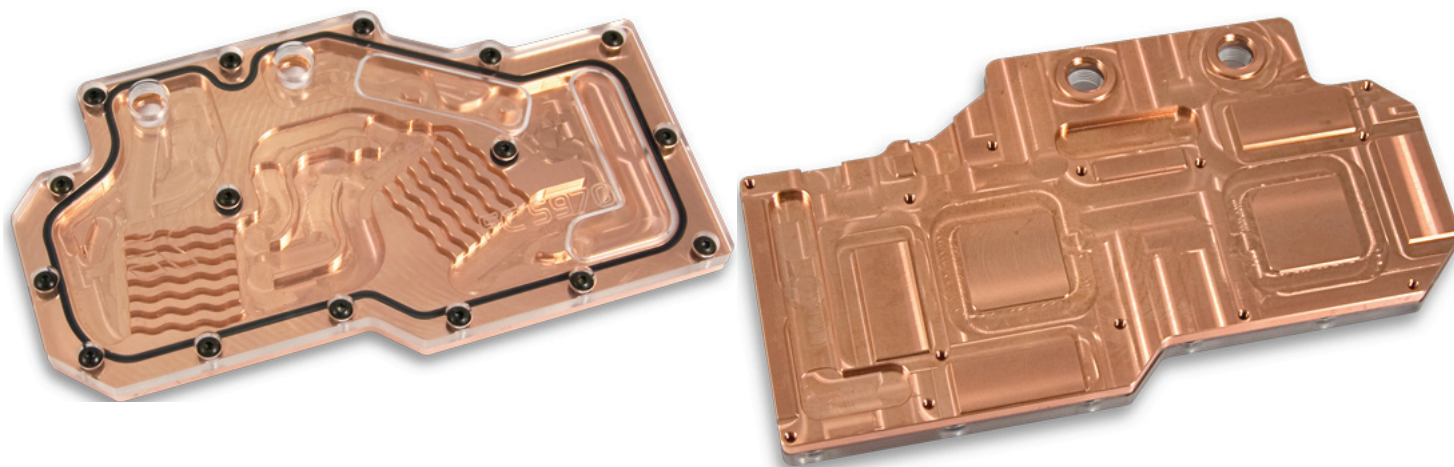

Key Features:

- Real high flow internal design gives minimum flow restriction which allows lowest possible temperatures, not only at VGA water block, but also in the entire water-cooling system.
- Cools GPU, VREG, I/O CHIPS and MEMORY modules.
- Multiple barb/fitting position allows 4 different fitting configurations. Allows maximum flexibility for water cooling system setup also in CF.
- Reduces temperatures up to 50°C or more at maximum load.
- Much cooler components, allow maximum possible overclocking.

Technical data:

- dimensions of copper base: 213,5 x 119,5 x 7mm
- dimensions of acrylic top: 213,5 x 119,5 x 8mm
- threads: 4 x G 1/4
- fittings: optional, not enclosed
- neto weight: 850g
- bruto weight: 1050g

Packing list:

- 1 x Water block
- 2 x EK-Plug G 1/4
- 2 x EK-G 1/4 Spacer with o-ring
- Mounting mechanism with 13 x POM Acetal standoffs
- Thermal pads

Do not forget other EK products for your water cooling system:

blocks

radiators

pumps

resevoirs

accessories