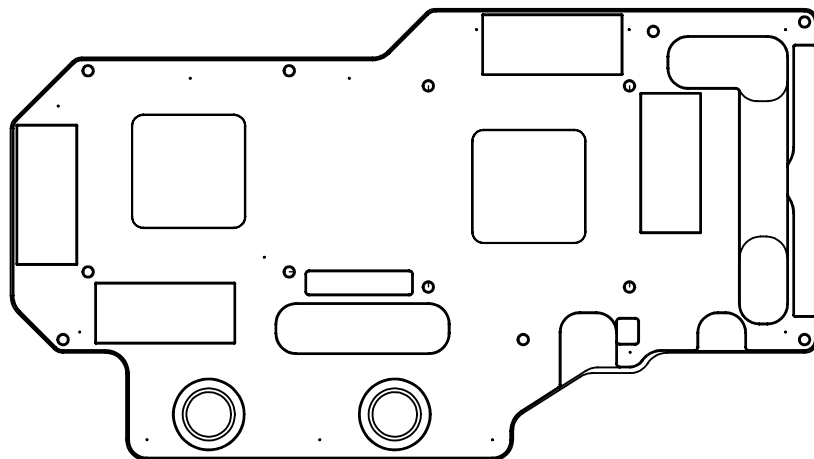

IMPORTANT DISCLOSURE: Drawing is copyrighted and property of EKWB d.o.o. company. Drawing is supplied only for easier compatibility recognition by user and can not be used for any other intention.

PRODUCT NAME: EK-FC5970

Scale: 1:2

Sheet format A4

Sheet 1 of 1