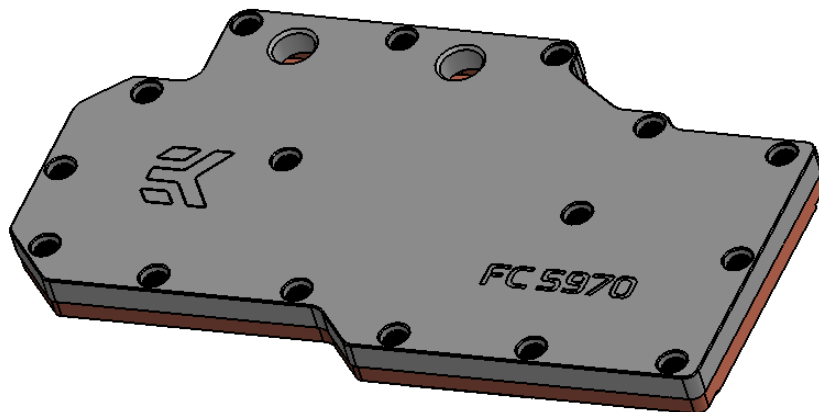

IMPORTANT DISCLOSURE: Drawing is copyrighted and property of EKWB d.o.o. company. Drawing is supplied only for easier compatibility recognition by user and can not be used for any other intention.

PRODUCT NAME: EK-FC5970

Scale: 1:2

Sheet format A4

Sheet 1 of 1