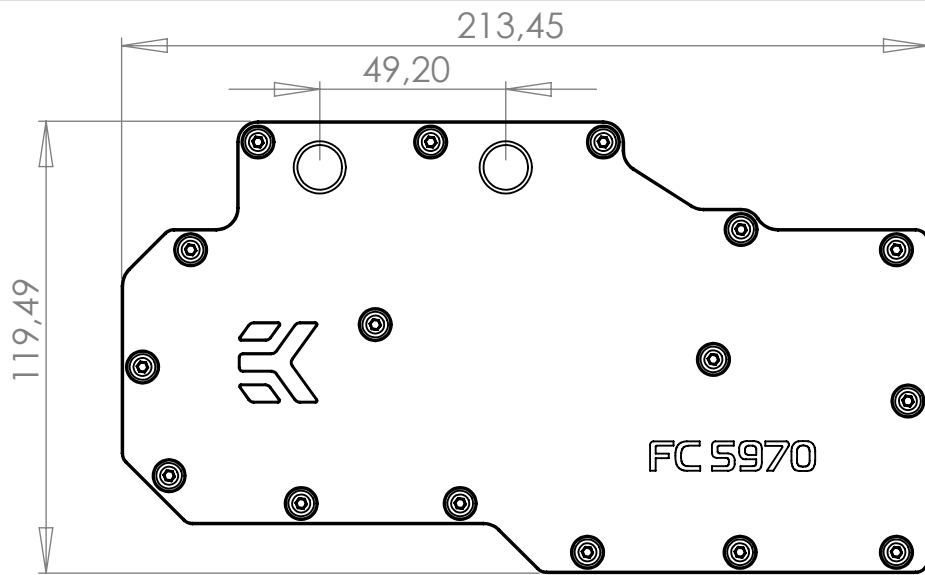

IMPORTANT DISCLOSURE: Drawing is copyrighted and property of EKWB d.o.o. company. Drawing is supplied only for easier compatibility recognition by user and can not be used for any other intention.

PRODUCT NAME: EK-FC5970

Scale: 1:2

Sheet format A4

Sheet 1 of 1