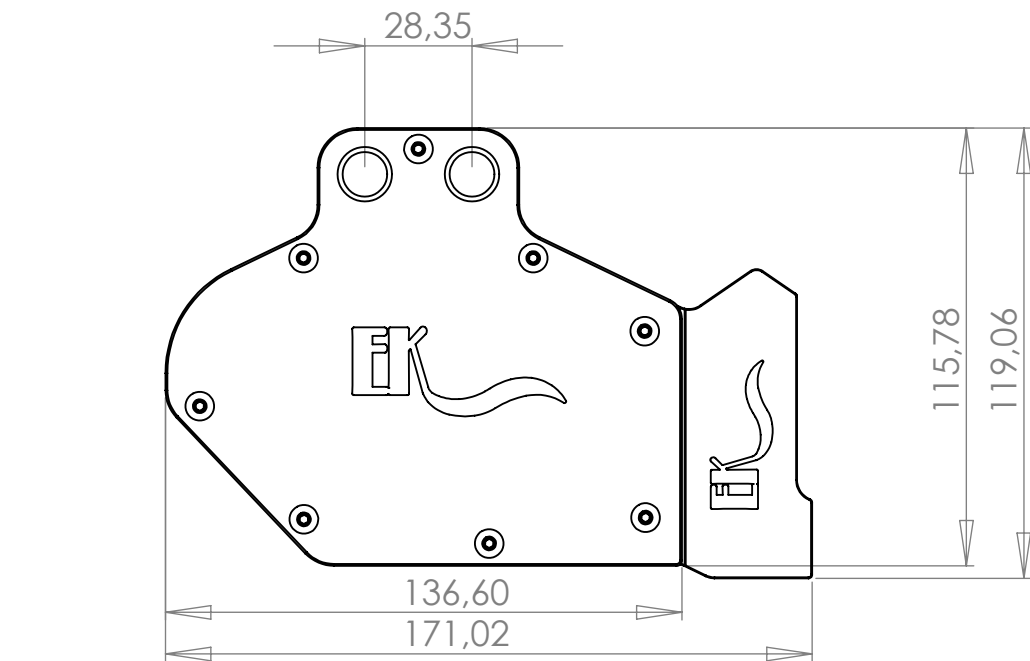

IMPORTANT DISCLOSURE: Drawing is copyrighted and property of EKWB d.o.o. company. Drawing is supplied only for easier compatibility recognition by user and can not be used for any other intention.

PRODUCT NAME: **EK-FC 88 GT**

Scale: **1:2**

Sheet format A4

Sheet 1 of 1