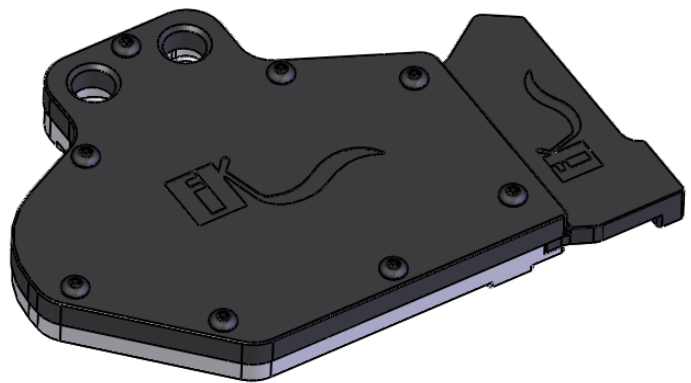

IMPORTANT DISCLOSURE: Drawing is copyrighted and property of EKWB d.o.o. company. Drawing is supplied only for easier compatibility recognition by user and can not be used for any other intention.

PRODUCT NAME: **EK-FC 88 GT**

Scale: **1:2**

Sheet format A4

Sheet 1 of 1