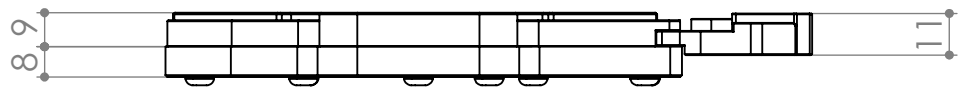

IMPORTANT DISCLOSURE: Drawing is copyrighted and property of EKWB d.o.o. company. Drawing is supplied only for easier compatibility recognition by user and can not be used for any other intention.

PRODUCT NAME: **EK-FC 88 GT**

Scale: **1:2**

Sheet format A4

Sheet 1 of 1