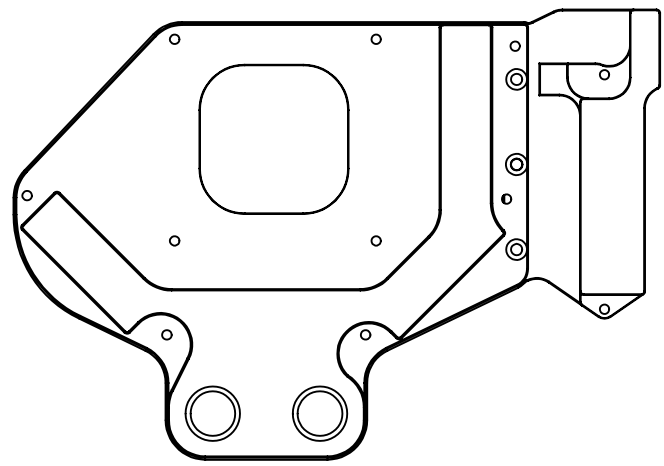

IMPORTANT DISCLOSURE: Drawing is copyrighted and property of EKWB d.o.o. company. Drawing is supplied only for easier compatibility recognition by user and can not be used for any other intention.

PRODUCT NAME: **EK-FC 88 GT**

Scale: **1:2**

Sheet format A4

Sheet 1 of 1