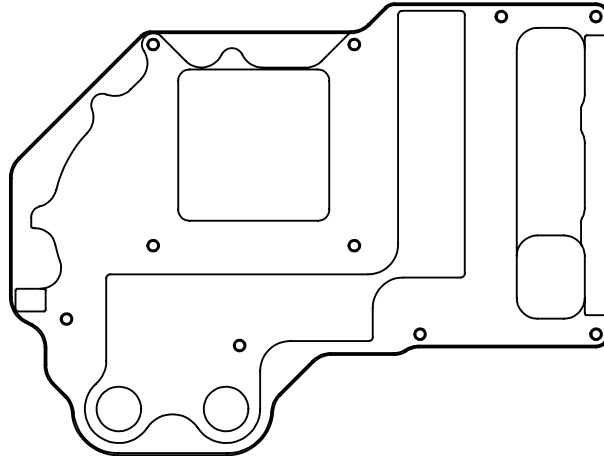

IMPORTANT DISCLOSURE: Drawing is copyrighted and property of EKWB d.o.o. company. Drawing is supplied only for easier compatibility recognition by user and can not be used for any other intention.

PRODUCT NAME: EK-FC5850

Scale: 1:2

Sheet format A4

Sheet 1 of 1