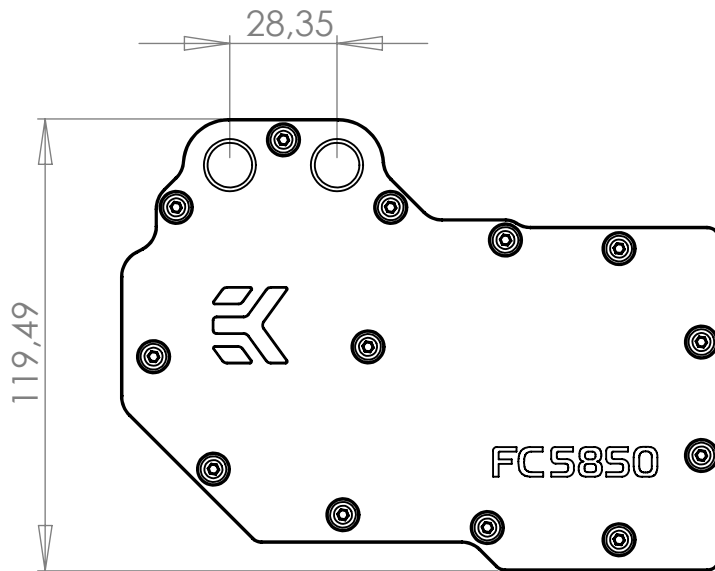

IMPORTANT DISCLOSURE: Drawing is copyrighted and property of EKWB d.o.o. company. Drawing is supplied only for easier compatibility recognition by user and can not be used for any other intention.

PRODUCT NAME: EK-FC5850

Scale: 1:2

Sheet format A4

Sheet 1 of 1