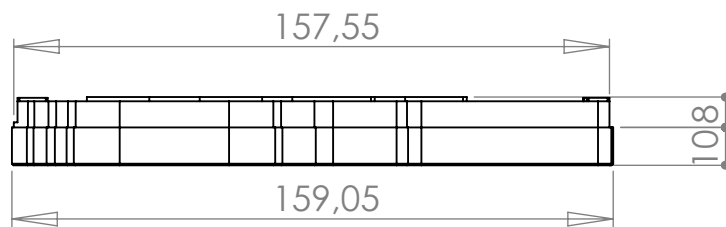

IMPORTANT DISCLOSURE: Drawing is copyrighted and property of EKWB d.o.o. company. Drawing is supplied only for easier compatibility recognition by user and can not be used for any other intention.

PRODUCT NAME: EK-FC5850

Scale: 1:2

Sheet format A4

Sheet 1 of 1