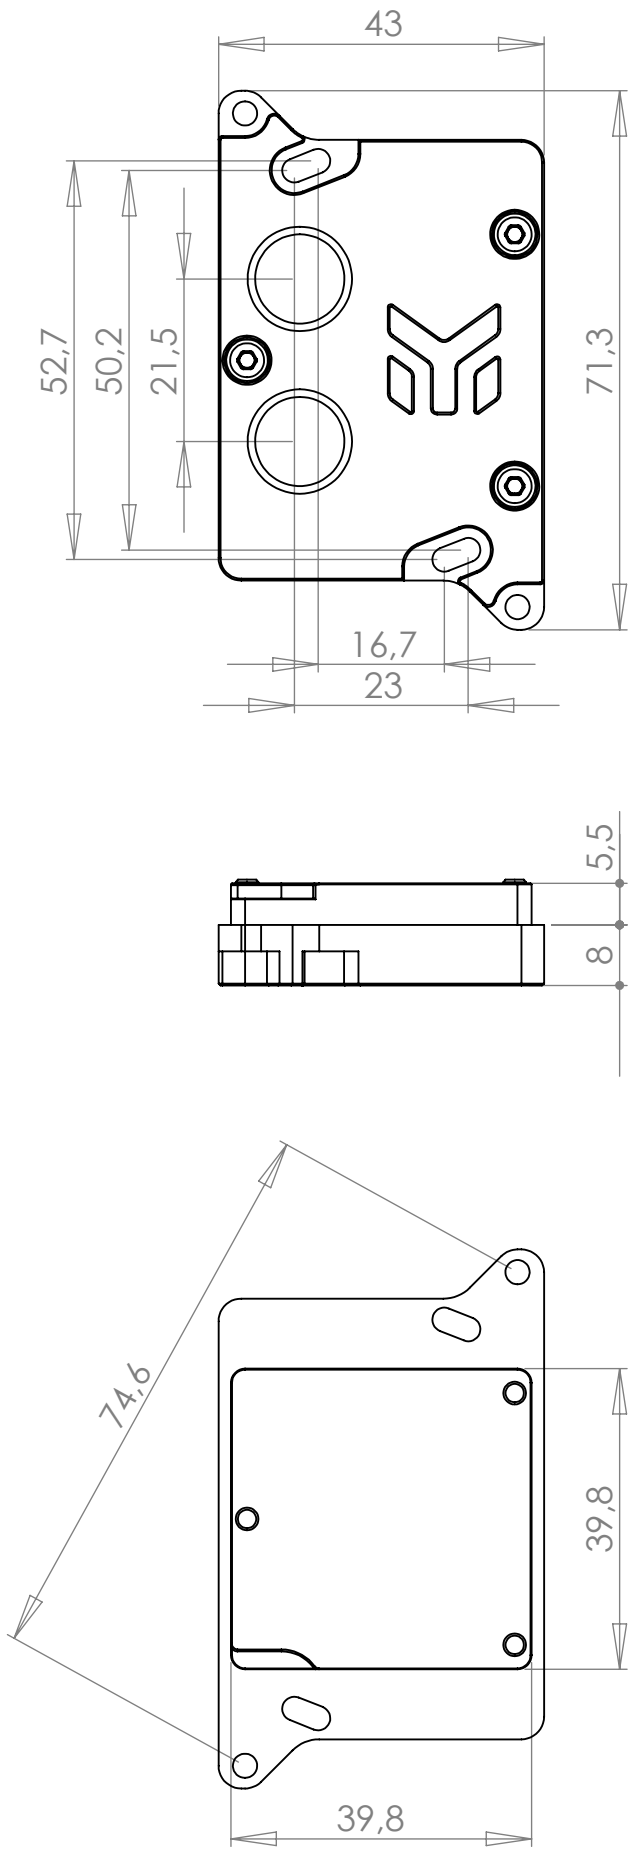

IMPORTANT DISCLOSURE: Drawing is copyrighted and property of EKWB d.o.o. company. Drawing is supplied only for easier compatibility recognition by user and can not be used for any other intention.

PRODUCT NAME: EK-FB GA AMD KIT

Scale: 1:1

Sheet format A4

Sheet 1 of 3

IMPORTANT DISCLOSURE: Drawing is copyrighted and property of EKWB d.o.o. company. Drawing is supplied only for easier compatibility recognition by user and can not be used for any other intention.

PRODUCT NAME: EK-FB GA AMD KIT

Scale: 1:1

Sheet format A4

Sheet 2 of 3

IMPORTANT DISCLOSURE: Drawing is copyrighted and property of EKWB d.o.o. company. Drawing is supplied only for easier compatibility recognition by user and can not be used for any other intention.

PRODUCT NAME: EK-FB GA AMD KIT

Scale: 1:1

Sheet format A4

Sheet 3 of 3