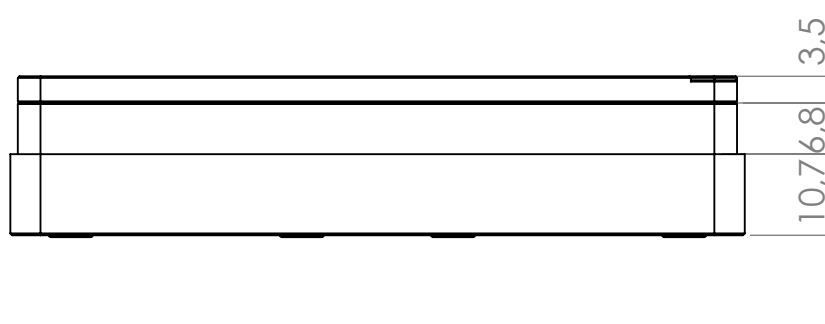

Scale: 1:1

Sheet format A4

Sheet 1 of 3

IMPORTANT DISCLOSURE: Drawing is copyrighted and property of EKWB d.o.o. company. Drawing is supplied only for easier compatibility recognition by user and can not be used for any other intention.

PRODUCT NAME: EK-FB GA AMD KIT

Scale: 1:1

Sheet format A4

Sheet 2 of 3

IMPORTANT DISCLOSURE: Drawing is copyrighted and property of EKWB d.o.o. company. Drawing is supplied only for easier compatibility recognition by user and can not be used for any other intention.