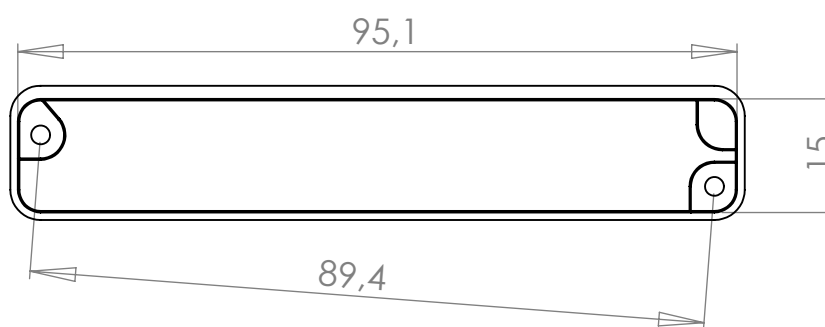

Scale: 1:1

Sheet format A4

Sheet 1 of 3

IMPORTANT DISCLOSURE: Drawing is copyrighted and property of EKWB d.o.o. company. Drawing is supplied only for easier compatibility recognition by user and can not be used for any other intention.

PRODUCT NAME: EK-FB GA AMD KIT

Scale: 1:1

Sheet format A4

Sheet 2 of 3

IMPORTANT DISCLOSURE: Drawing is copyrighted and property of EKWB d.o.o. company. Drawing is supplied only for easier compatibility recognition by user and can not be used for any other intention.