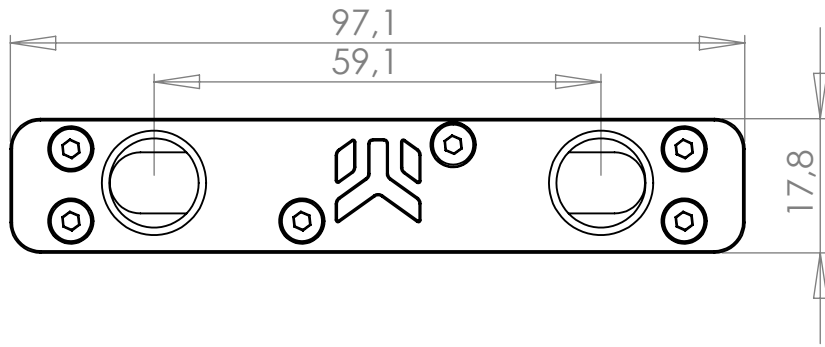

Scale: 1:1

Sheet format A4

Sheet 1 of 3

IMPORTANT DISCLOSURE: Drawing is copyrighted and property of EKWB d.o.o. company. Drawing is supplied only for easier compatibility recognition by user and can not be used for any other intention.

PRODUCT NAME: EK-FB GA AMD KIT

Scale: 1:1

Sheet format A4

Sheet 2 of 3

IMPORTANT DISCLOSURE: Drawing is copyrighted and property of EKWB d.o.o. company. Drawing is supplied only for easier compatibility recognition by user and can not be used for any other intention.